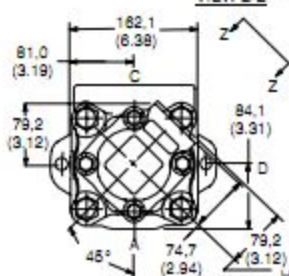

## BOMBA DUPLA MODELO 4525VQ

4-BOLT PORT CONNECTION PADS ARE FOR USE WITH 4-BOLT FLANGES. SEE PAGE 119 FOR SELECTION.

.375-16 UNC-2B OR M10 THD.  
16.6 (.656) DEEP - 4 HOLES

VIEW Z-Z

HEIGHT OF STRAIGHT  
THREAD CONNECTION

Ø 25.4 (1.00)  
OUTLET CONN.  
NO. 2