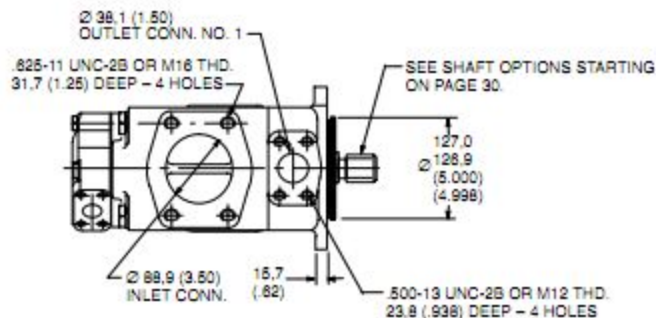

## BOMBA DUPLA MODELO 4525VQ

4-BOLT PORT CONNECTION PADS ARE FOR USE WITH 4-BOLT FLANGES. SEE PAGE 119 FOR SELECTION.

.375-16 UNC-2B OR M10 THD.  
16.6 (.656) DEEP - 4 HOLES

VIEW Z-Z

HEIGHT OF STRAIGHT  
THREAD CONNECTION

Ø 25.4 (1.00)  
OUTLET CONN.  
NO. 2