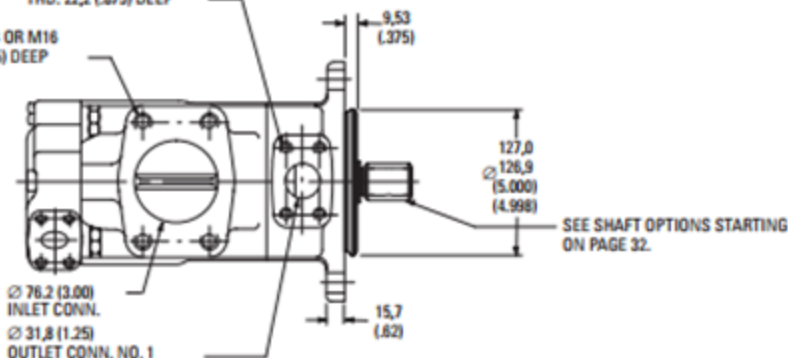

BOMBA DUPLA MODELO 3525

4-BOLT PORT CONNECTION PADS ARE FOR USE WITH 4-BOLT FLANGES. SEE PAGE 121 FOR SELECTION.

.437-14 UNC-2B OR M12
THD. 22,2 (.875) DEEP

.625-11 UNC-2B OR M16
THD. 28,5 (1.125) DEEP

.375-16 UNC-2B OR M10 THD
16,7 (.66) DEEP

VIEW Z-Z

∅ 25,4 (1.00)
OUTLET CONN.
NO. 2