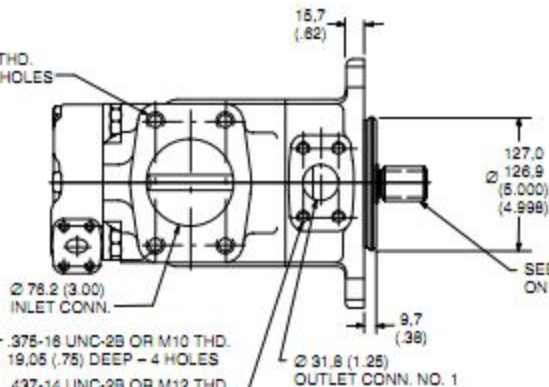

## BOMBA DUPLA MODELO 3520 VQ

4-BOLT PORT CONNECTION PADS ARE FOR USE WITH 4-BOLT FLANGES. SEE PAGE 119 FOR SELECTION.

OPTIONAL STRAIGHT THREAD CONNECTION 1.0625-12 UN-2B THREAD FOR SAE HYD. FITTINGS

.625 UNC-2B OR M16 THD.  
28,5 (1.125) DEEP - 4 HOLES

.375-16 UNC-2B OR M10 THD.  
19,05 (.75) DEEP - 4 HOLES

.437-14 UNC-2B OR M12 THD.  
22,2 (.875) DEEP - 4 HOLES

VIEW Z-Z

Ø 19,1 (.75)  
OUTLET CONN. NO. 2