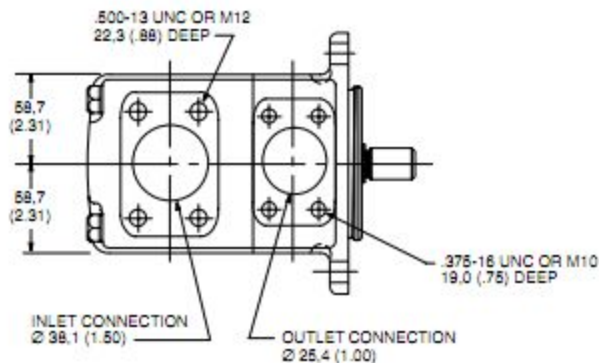

## BOMBA SIMPLES MODELO - 25VQ

PORT CONNECTION PADS ARE FOR  
USE WITH 4-BOLT FLANGES.  
SEE PAGE 119 FOR SELECTION.

76.2 (3.00) FOR SAE 4-BOLT  
FLANGE PADS. 85.9 (3.38) FOR  
1.875-12 STRAIGHT THREADED  
INLET AND 1.312-12 OUTLET.  
SEE MODEL CODE, PAGE 13.